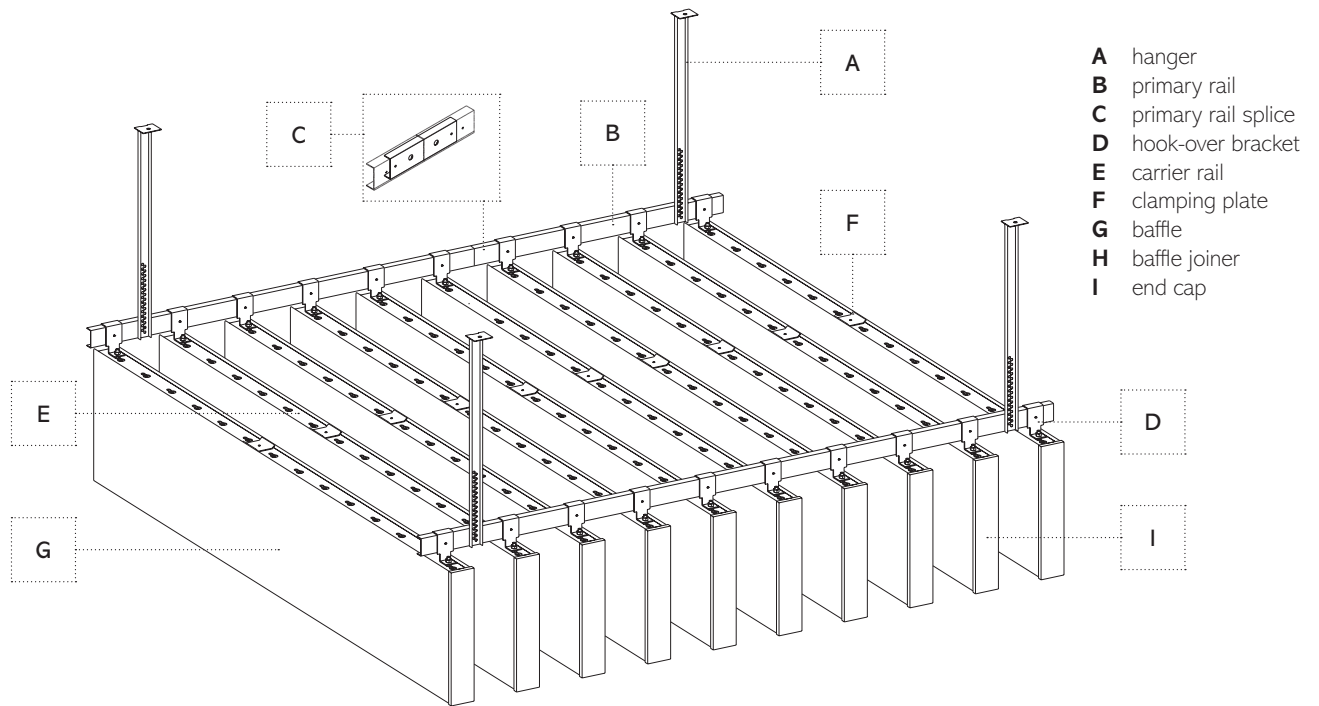

Enterprise 420

Acoustic baffle ceiling.

**ENTERPRISE
ARCHITECTURAL**
Metal Ceiling Solutions

VISIBLE GRID

UP TO 1.0 NRC

GROUP 1

RECYCLABLE

25 YEAR WARRANTY

Product	Enterprise 420
Grid	Hook on, visible grid
Profile	Length up to 2000mm, width 30-50mm, depth 100-400mm
Material	Steel
Perforation	Compatible with all Enterprise perforation patterns up to 25% open area
Finish	Polyester powder-coated (PPC) Timber effect Bespoke finishes on request
Acoustic	Acoustic pad infill. Absorption: Up to 1.0 NRC. Performance is dependent on pattern open area, infill and baffle spacing.
Fire	NCC Group 1 (ISO 9705:2016)
Environment	Global GreenTag GreenRate Level A Low VOC ISO 14001 and ISO 9001 Recyclable and designed for disassembly Product stewardship program
Technical	Services integration supported Seismic: project specific

Isometric

Section