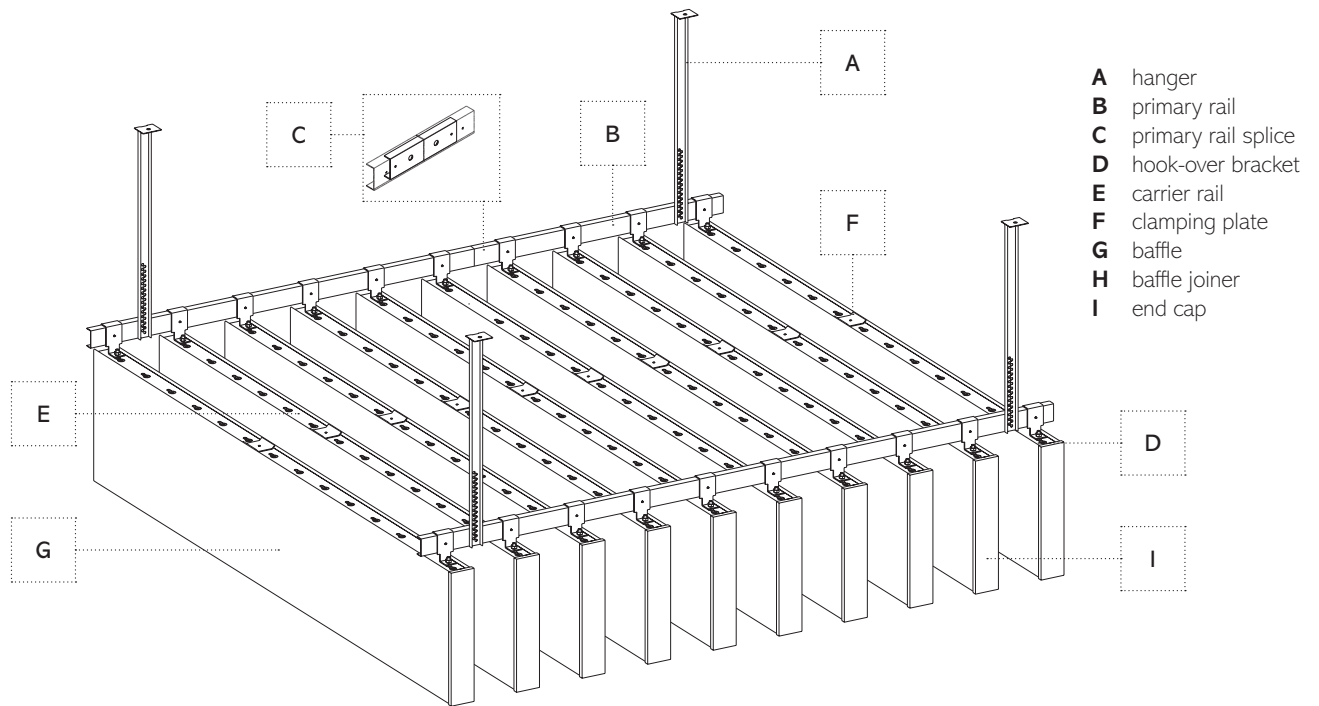

Enterprise 420

Acoustic baffle ceiling.

**ENTERPRISE
ARCHITECTURAL**
Metal Ceiling Solutions

VISIBLE GRID

UP TO 1.0 NRC

NCC GROUP 1

RECYCLABLE

25 YEAR WARRANTY

Product	Enterprise 420
Grid	Hook on, visible grid
Profile	Length up to 2000mm, width 30-50mm, depth 100-400mm
Material	Steel
Perforation	Compatible with all Enterprise perforation patterns up to 25% open area
Finish	Polyester powder-coated (PPC) Timber effect Bespoke finishes on request
Acoustic	Acoustic pad infill. Absorption: Up to 1.0 NRC. Performance is dependent on pattern open area, infill and baffle spacing.
Fire	NCC Group 1 (ISO 9705:2016)
Environment	Global GreenTag GreenRate Level A Low VOC ISO 14001 and ISO 9001 Recyclable and designed for disassembly Product stewardship program
Technical	Services integration supported Seismic: project specific

Isometric

Section